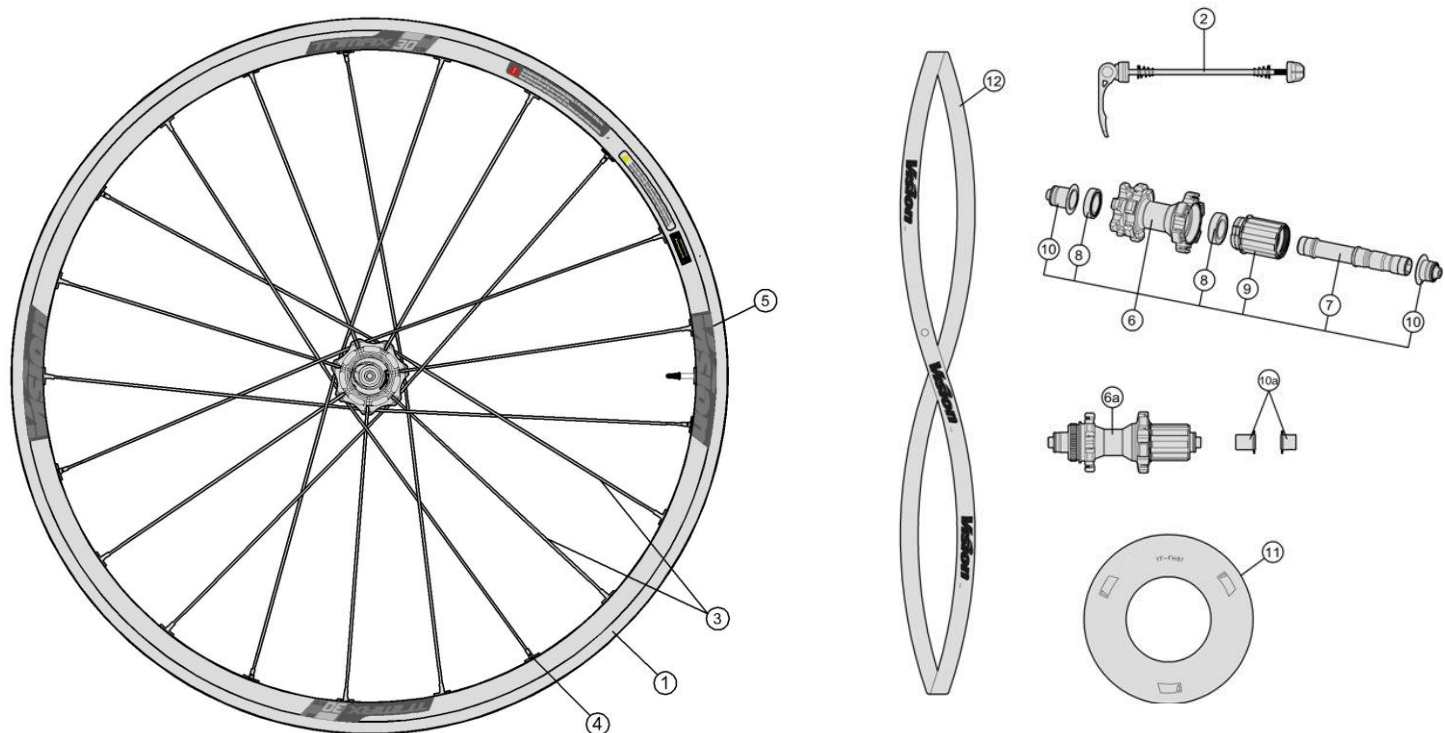

## TriMax 30 DB Clincher V18 WH-VT-605/S

Alloy 30mm section rim, new extra light hub for DP spokes; Interspoke milling R06 system;  
 710-0015091051 WH-VT-605CH/DB-6B Wheelset Clincher (V18)  
 710-0018091052 WH-VT-605CH/DB-CL Wheelset Clincher (V18)

Item No.	FSA Code No.	Description	Notes
1	72500001002050	Rim RM066A TriMax30 DB 24H FRONT w/o stickers	Rim Sticker Kit not included
2	75000012101010	Vision QR-93 Front WH 114 mm Black w/Logo	
3	SPK-TRI30DB-6B	SPOKES KIT Trimax30 DB 6B 278/283/288 w/NIPPLES	Kit for 1 wheelset (F+R)
4	752-6104A	Nipples ALPINA ABS Brass Black Hexa 15mm	
5	75200356000000	VISION TriMax30 DB Wheel Sticker (1bike) V18	
6	75200477002010	Front Hub NON_PRA DB 6B 24H JT Black U1116	★ Include bearings
7			
7a	752-0554000010	DBkit TriMax30 DB-6B Front Hub EL324 JT V18	★ QR, TA12 and TA15 kit included
7b			
8	752-6502	Front Hub Bearing (6803-26x17x5) MR126	
9	75200180000470	Rim Tape VISION Red V18 MS327 18mm OE	
-	-	Axle Front Hub	

★ Optional Parts

Item No.	FSA Code No.	Description	Notes
6	75200324002010	Front Hub TriMax30 DB CL 24H JT Black U1092	Include bearings
7			
7a	752-0556000010	DBkit TriMax30 DB-CL Front Hub EL326 JT V18	QR, TA12 and TA15 kit included
7b			

★ Optional Parts

Item No.	FSA Code No.	Description	Notes
6	75200325003010	Rear Hub TriMax30 DB CL 28H X12 JT Black U2092	Include bearings
10 10a	752-0557000010	DBkit TriMax30 DB-CL Rear Hub EL327 JT V18	QR and X12 (142x12 mm) kit included