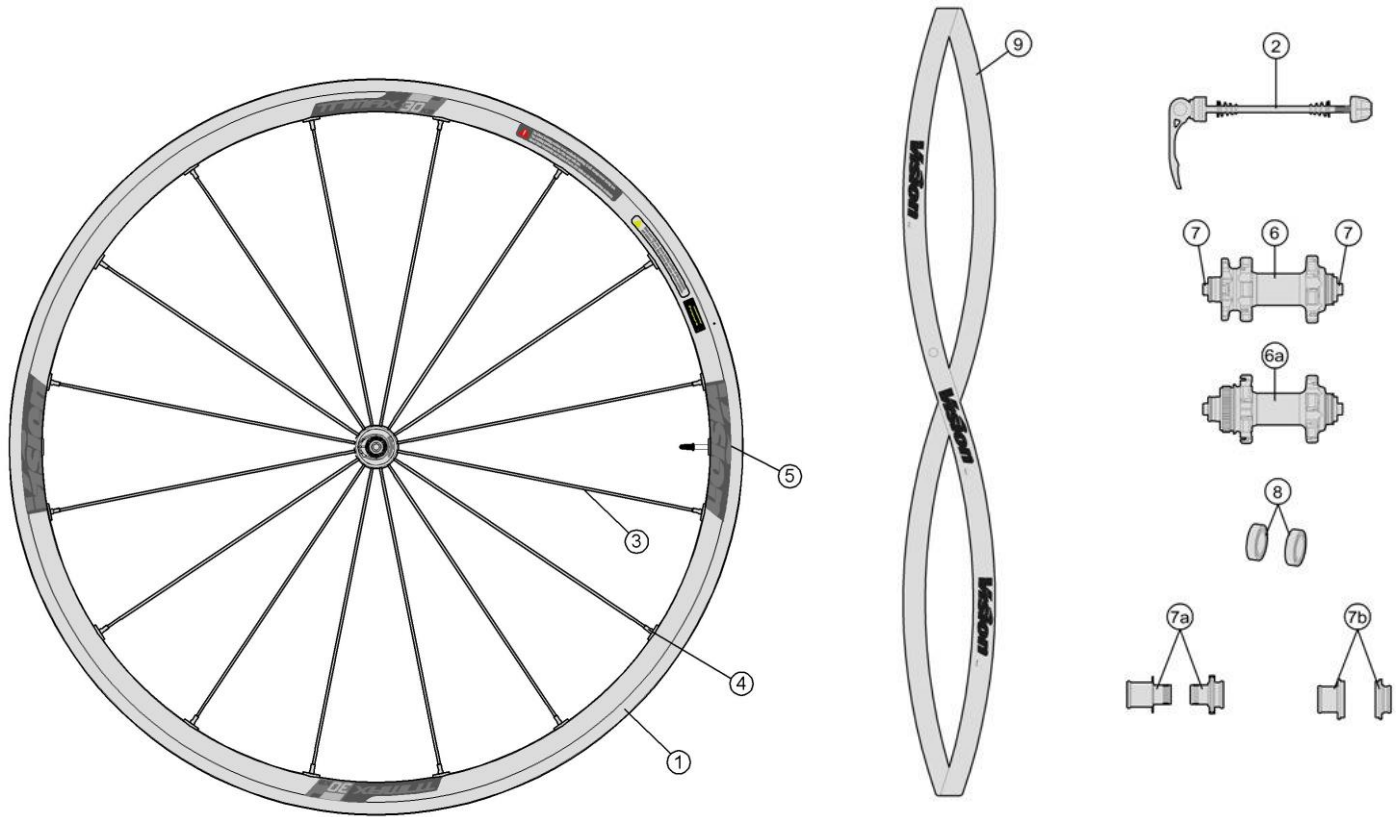

## TriMax 30 DB Clincher V18 WH-VT-605/S

Alloy 30mm section rim, new extra light hub for DP spokes; Interspoke milling R06 system;  
 710-0015091051 WH-VT-605CH/DB-6B Wheelset Clincher (V18)  
 710-0018091052 WH-VT-605CH/DB-CL Wheelset Clincher (V18)

Item No.	FSA Code No.	Description	Notes
1	72500001002050	Rim RM066A TriMax30 DB 24H FRONT w/o stickers	Rim Sticker Kit not included
2	75000012101010	Vision QR-93 Front WH 114 mm Black w/Logo	
3	SPK-TRI30DB-6B	SPOKES KIT Trimax30 DB 6B 278/283/288 w/NIPPLES	Kit for 1 wheelset (F+R)
4	752-6104A	Nipples ALPINA ABS Brass Black Hexa 15mm	
5	75200356000000	VISION TriMax30 DB Wheel Sticker (1bike) V18	
6	75200477002010	Front Hub NON_PRA DB 6B 24H JT Black U1116	★ Include bearings
7			
7a	752-0554000010	DBkit TriMax30 DB-6B Front Hub EL324 JT V18	★ QR, TA12 and TA15 kit included
7b			
8	752-6502	Front Hub Bearing (6803-26x17x5) MR126	
9	75200180000470	Rim Tape VISION Red V18 MS327 18mm OE	
-	-	Axle Front Hub	

★ Optional Parts

Item No.	FSA Code No.	Description	Notes
6	75200324002010	Front Hub TriMax30 DB CL 24H JT Black U1092	Include bearings
7			
7a	752-0556000010	DBkit TriMax30 DB-CL Front Hub EL326 JT V18	QR, TA12 and TA15 kit included
7b			

★ Optional Parts

Item No.	FSA Code No.	Description	Notes
6	75200325003010	Rear Hub TriMax30 DB CL 28H X12 JT Black U2092	Include bearings
10 10a	752-0557000010	DBkit TriMax30 DB-CL Rear Hub EL327 JT V18	QR and X12 (142x12 mm) kit included